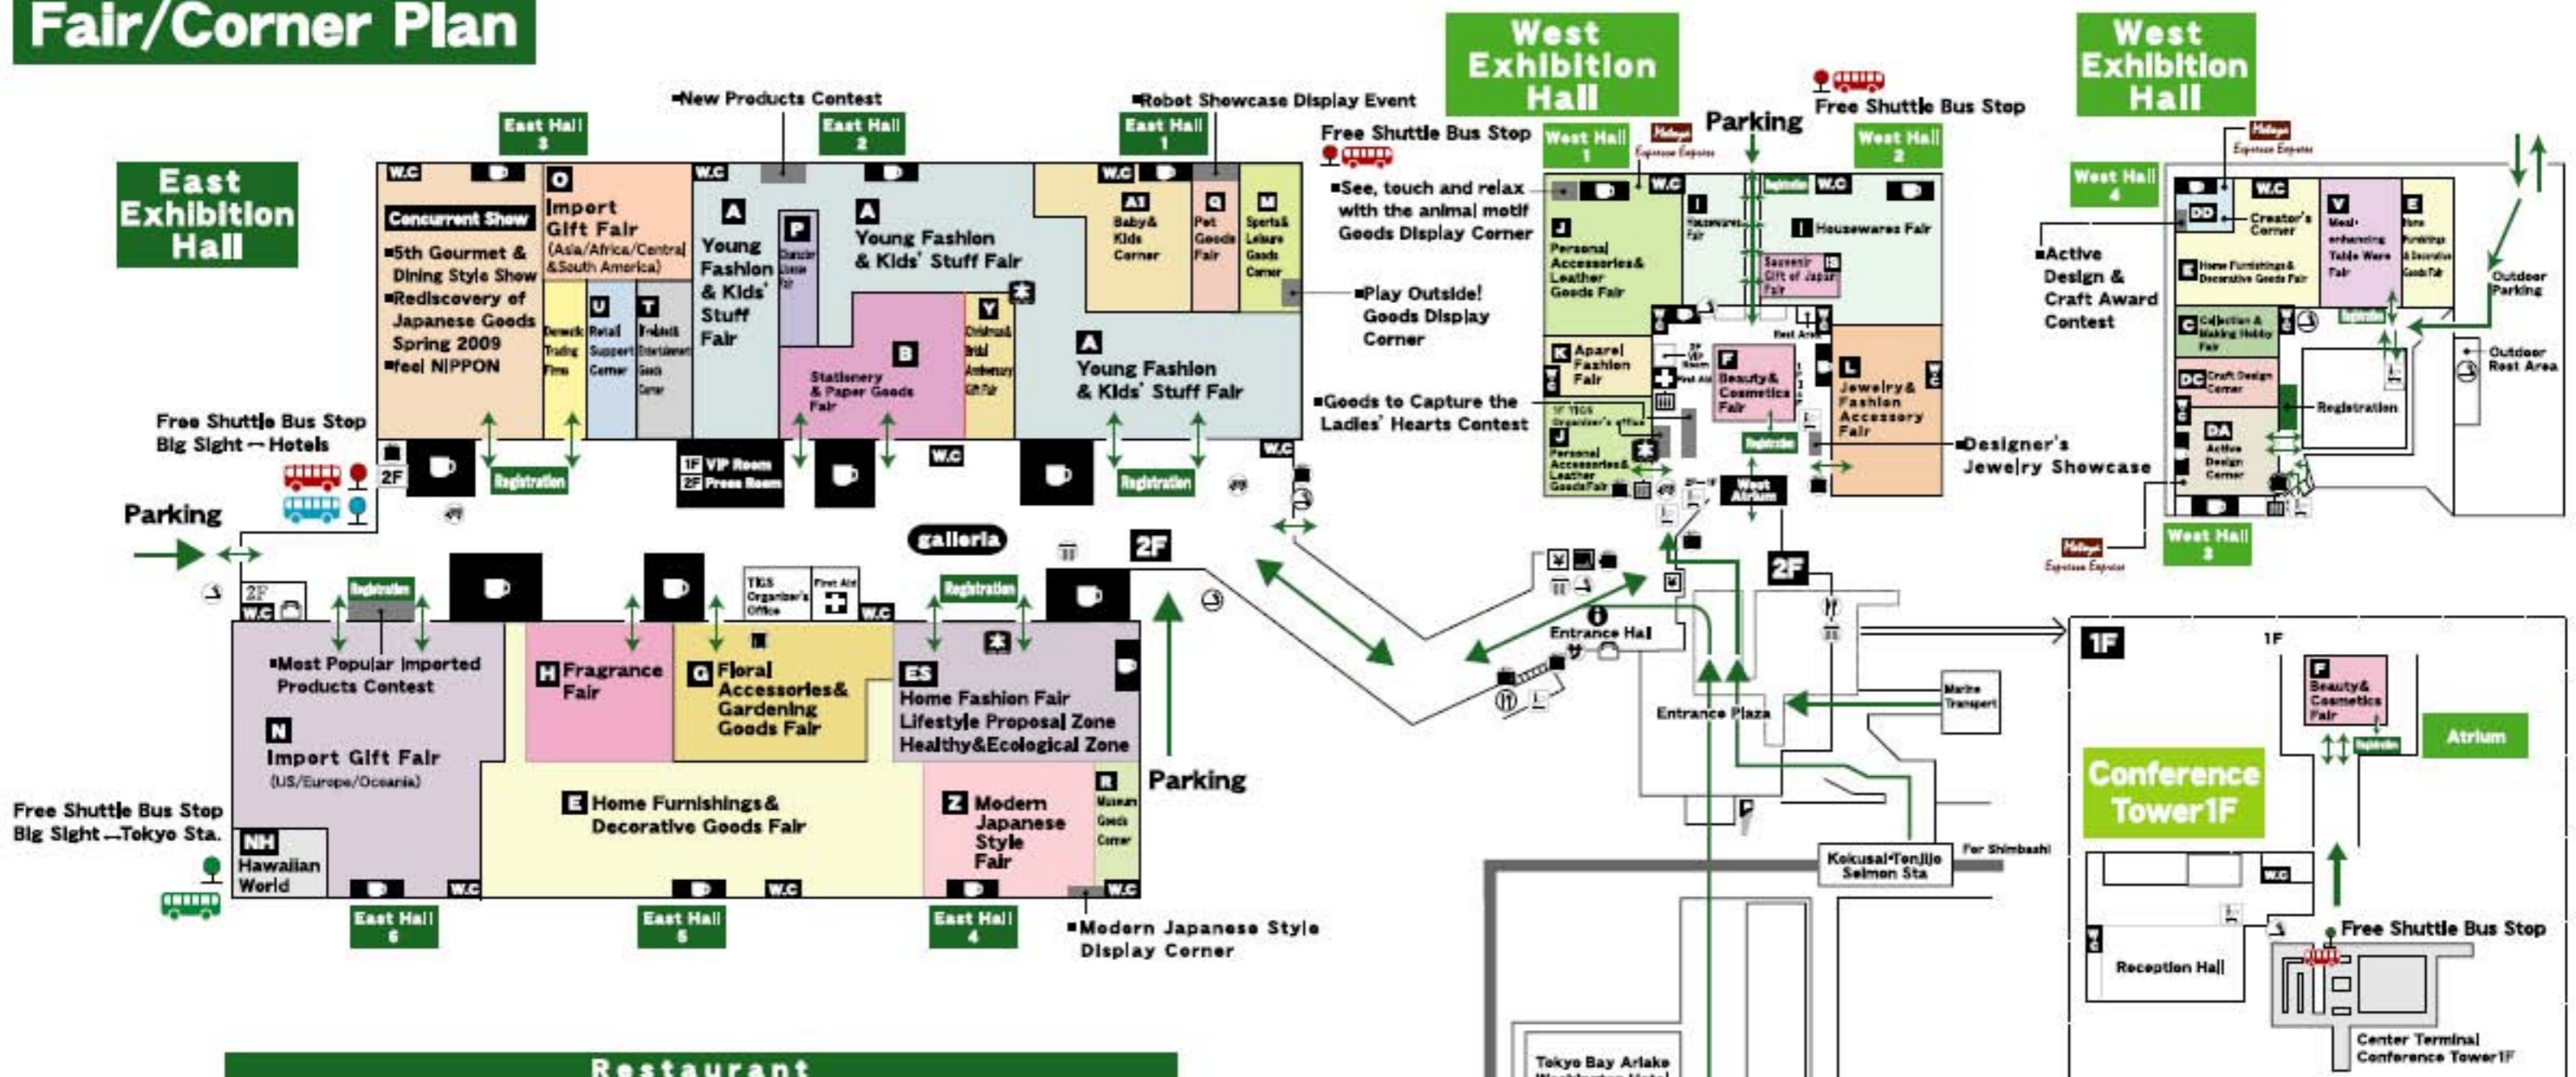

Fair/Corner Plan

Restaurant

- North Concourse 1F
- Conference Tower 1F
- Conference Tower 8F
- Outdoor Event Plaza
- Outdoor
- East Exhibition Hall 2F
- Entrance Hall
- Tokyo bay
- Ariake Washington Hotel 20F

Other Amenities

- Domestic Delivery
- Information
- First Aid
- Book Stand
- Service Center
- Coin Lockers
- Business Center
- Free Shuttle Bus To Tokyo Sta.
- Convenience Store
- Lodging
- ATM
- Free Shuttle Bus To Hotels
- Rest Area
- Restrooms
- Cloakroom
- Free Shuttle Bus between East Hall 1,3 West Hall 2 and Conference Tower 1F